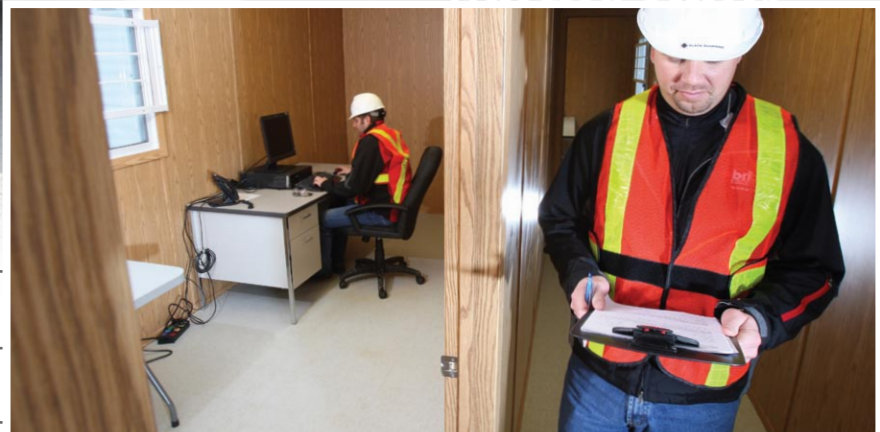

BOXX MODULAR

Wheeled Offices

security **features**

wheel **mounted**

varied **layouts**

air **conditioned**

problem solving
for urban &
industrial
customers who
need temporary
work & storage
solutions

Wheeled Offices

Other Services

- ◆ furnishings
- ◆ transportation
- ◆ installation

8' x 16' Office

10' x 20' Office

10' x 32' Office

12' x 40' Office

12' x 60' Office

BLACK DIAMOND