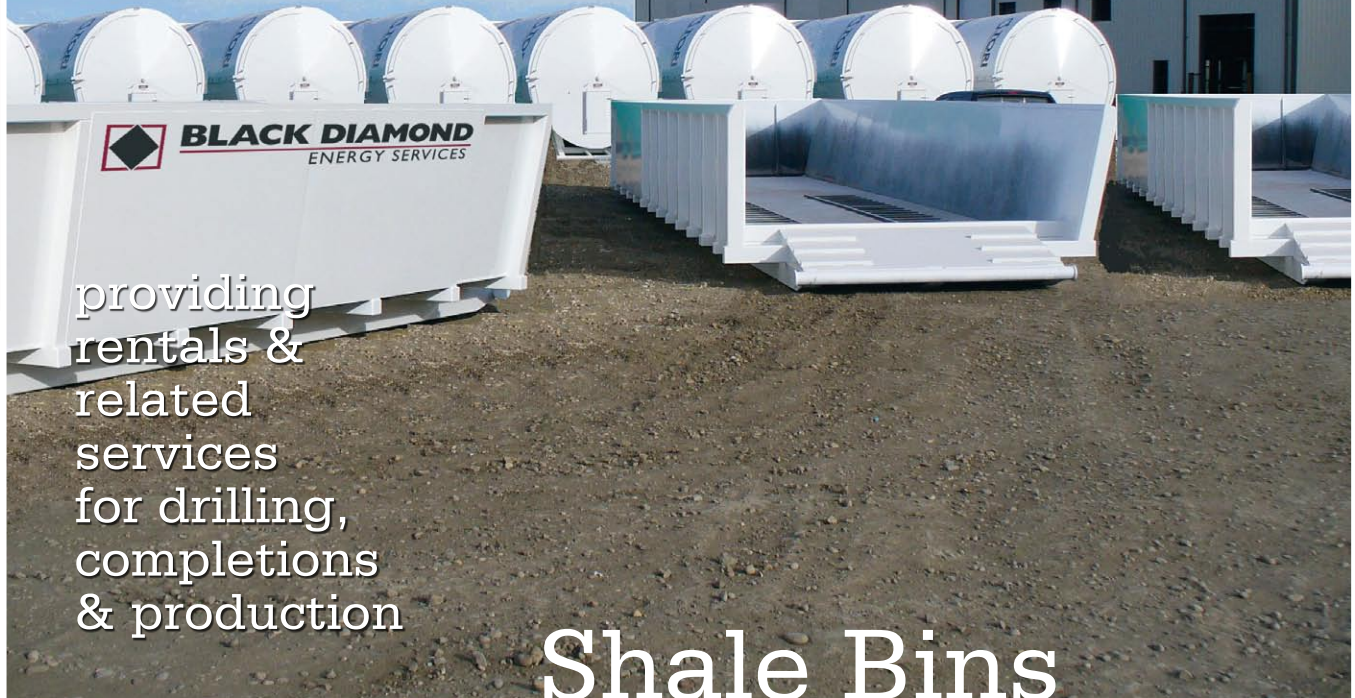

**BLACK DIAMOND**  
ENERGY SERVICES

providing  
rentals &  
related  
services  
for drilling,  
completions  
& production

## Shale Bins

- ◆ Size: 10' wide x 40' long x 4' high
- ◆ 1/2" floors and back wall
- ◆ Slope sided for centrifuge
- ◆ Loader access ramp
- ◆ Available with gate to make a 4 sided shale bin

**Black Diamond Energy Services**